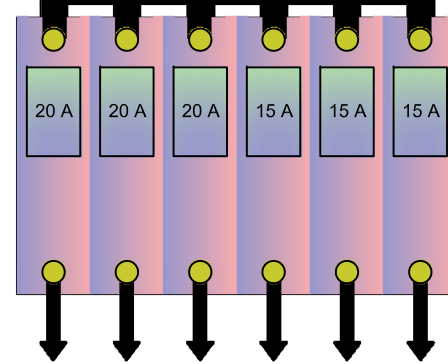

LIVE OR HOT
WIRE (BLACK)

Wiring In RV
Main Panel

© ElectricProblems.com

L1 Power Bar

L2 Power Bar

LIVE OR HOT
WIRE (BLACK)

50 Amps
Beaker

To Different
Appliances In RV