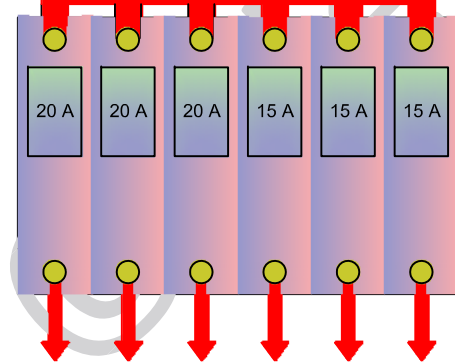

LIVE WIRE
(RED)

LIVE WIRE
(BLACK)

NEUTRAL OR COMMON
WIRE (WHITE)

NEUTRAL OR COMMON
WIRE (WHITE)

GROUND
WIRE (GREEN)

(6-3) Cable
with Ground

Cable From Outlet To RV

(8-3) Cable with Ground: If Length is 25 feet or less
(6-3) Cable with Ground: If Length is 25-50 feet
(4-3) Cable with Ground: If Length is 50-100 feet

LIVE OR HOT
WIRE (BLACK)

Wiring In RV
Main Panel

© ElectricProblems.com

L1 Power Bar

L2 Power Bar

LIVE OR HOT
WIRE (BLACK)

50 Amps
Beaker

To Different
Appliances In RV